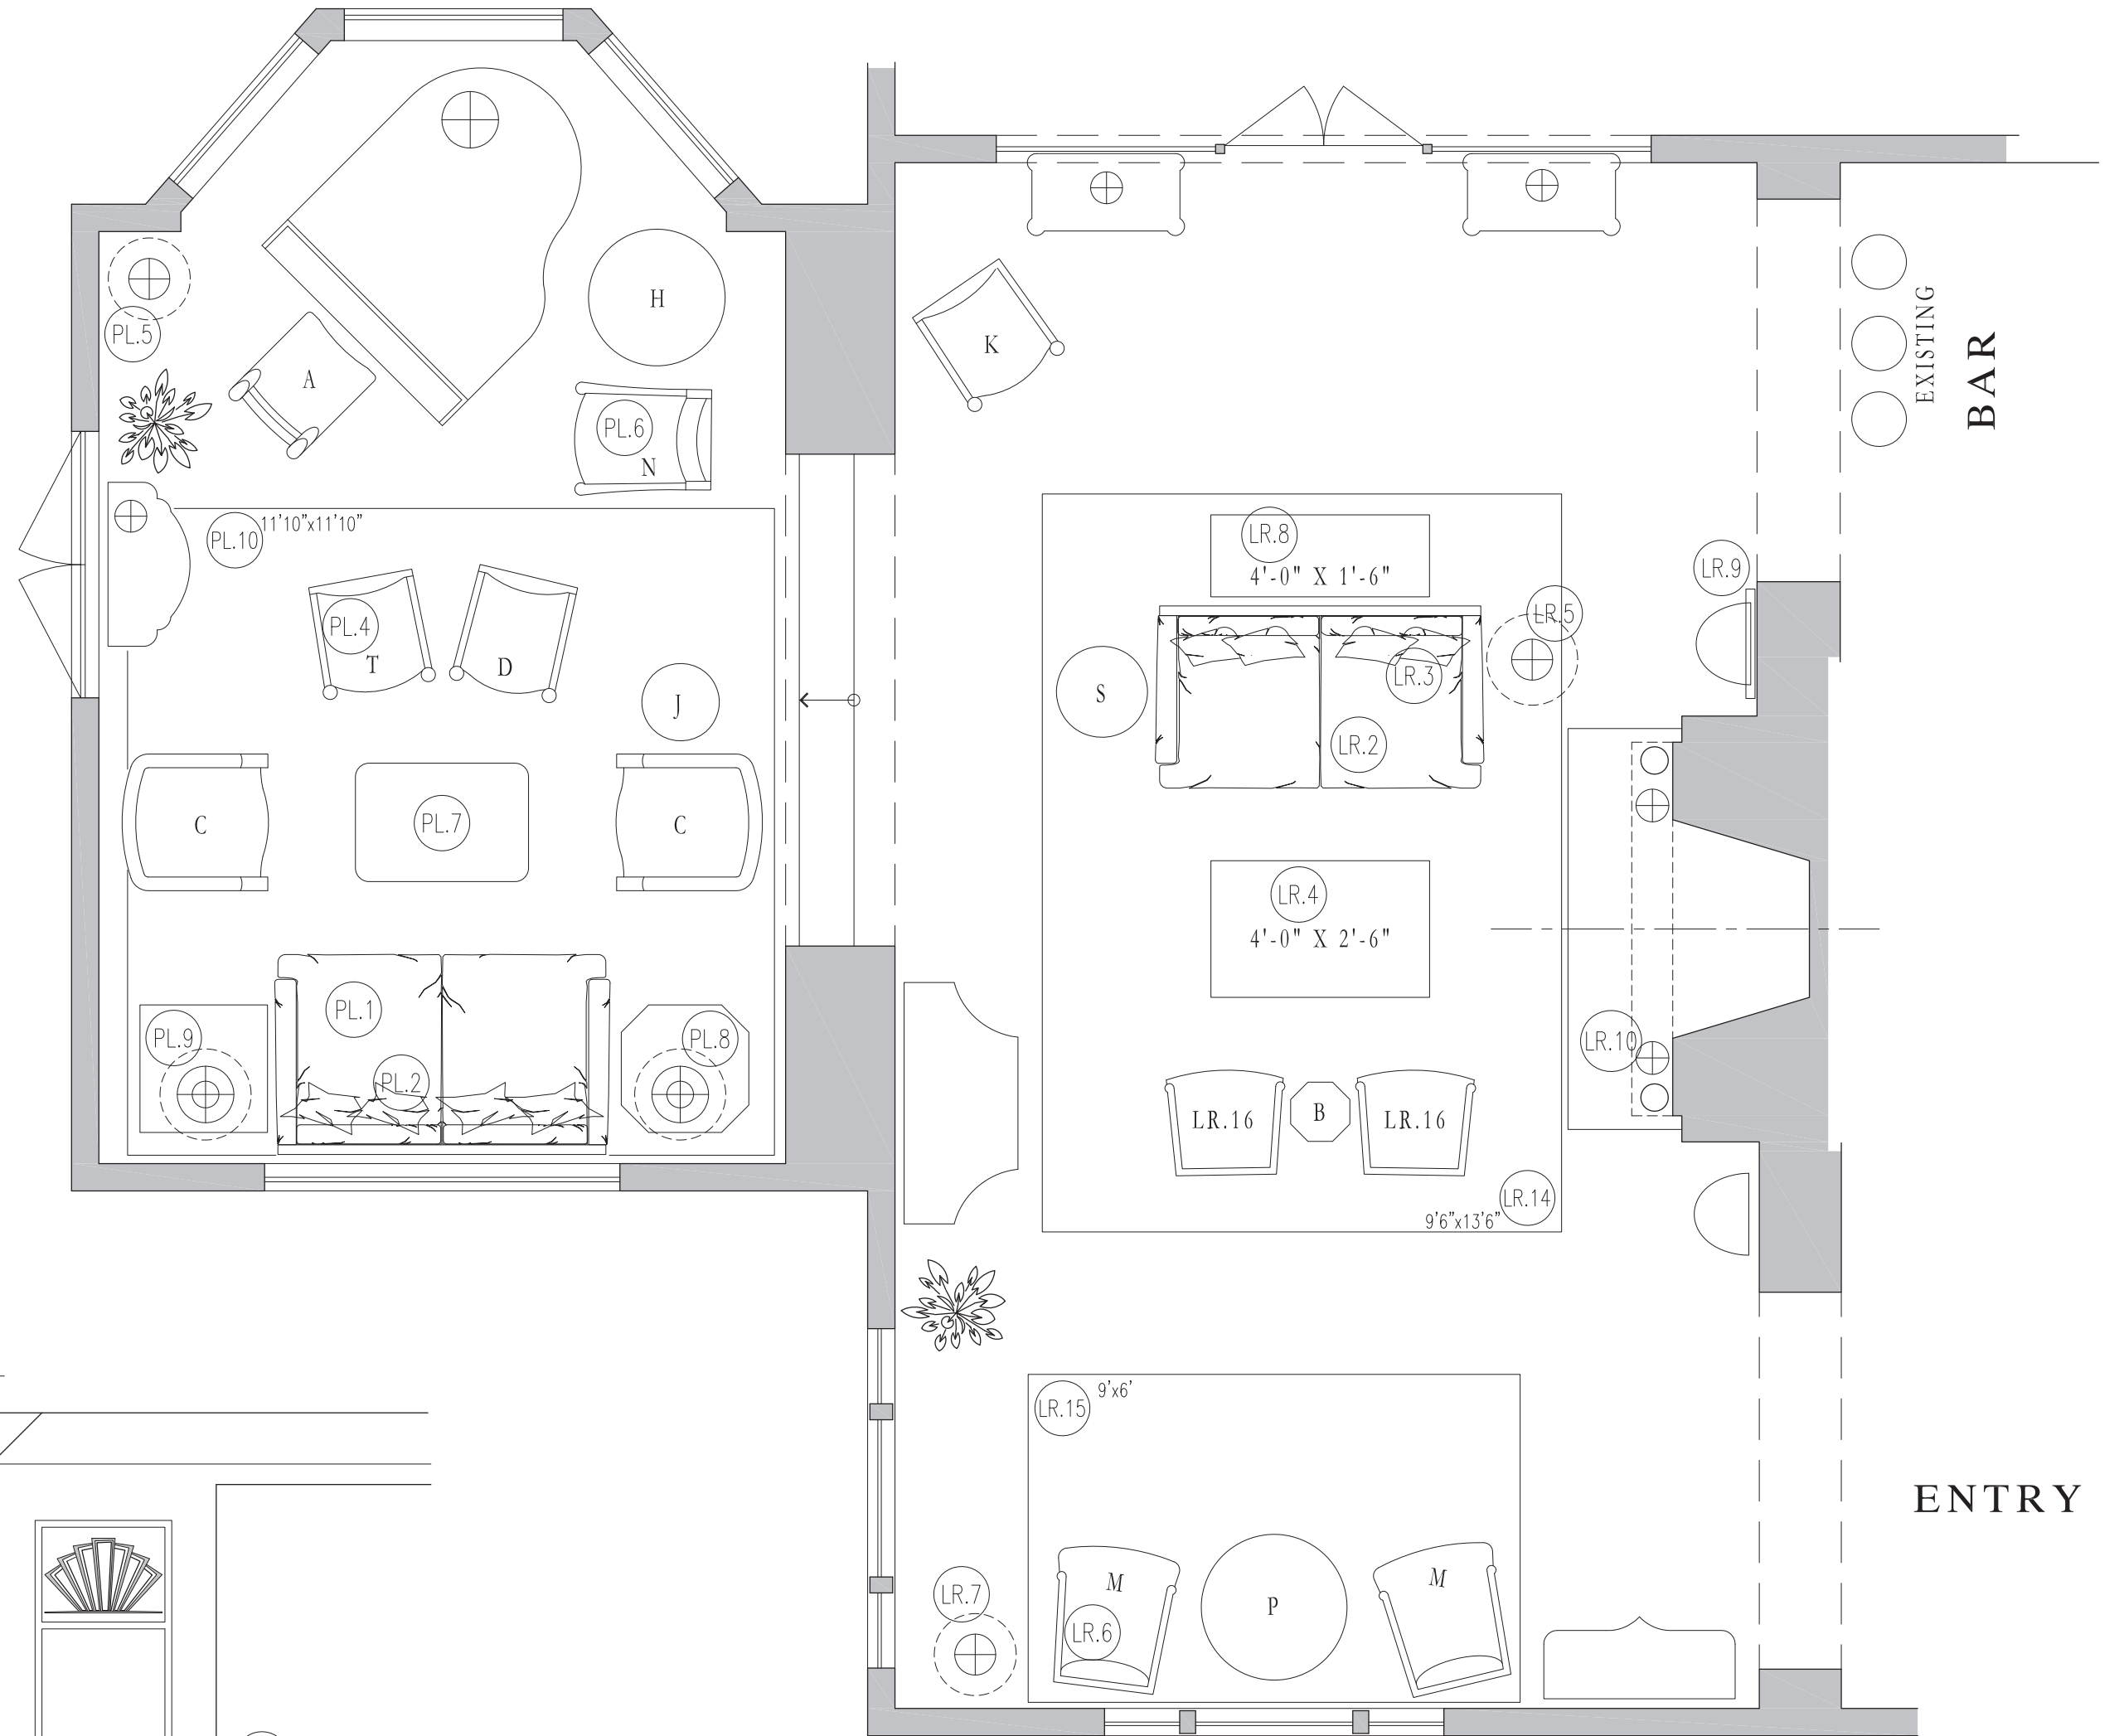

DINING

FIREPLACE ELEVATION  
SCALE: 3/4" = 1'-0"

ENTRY