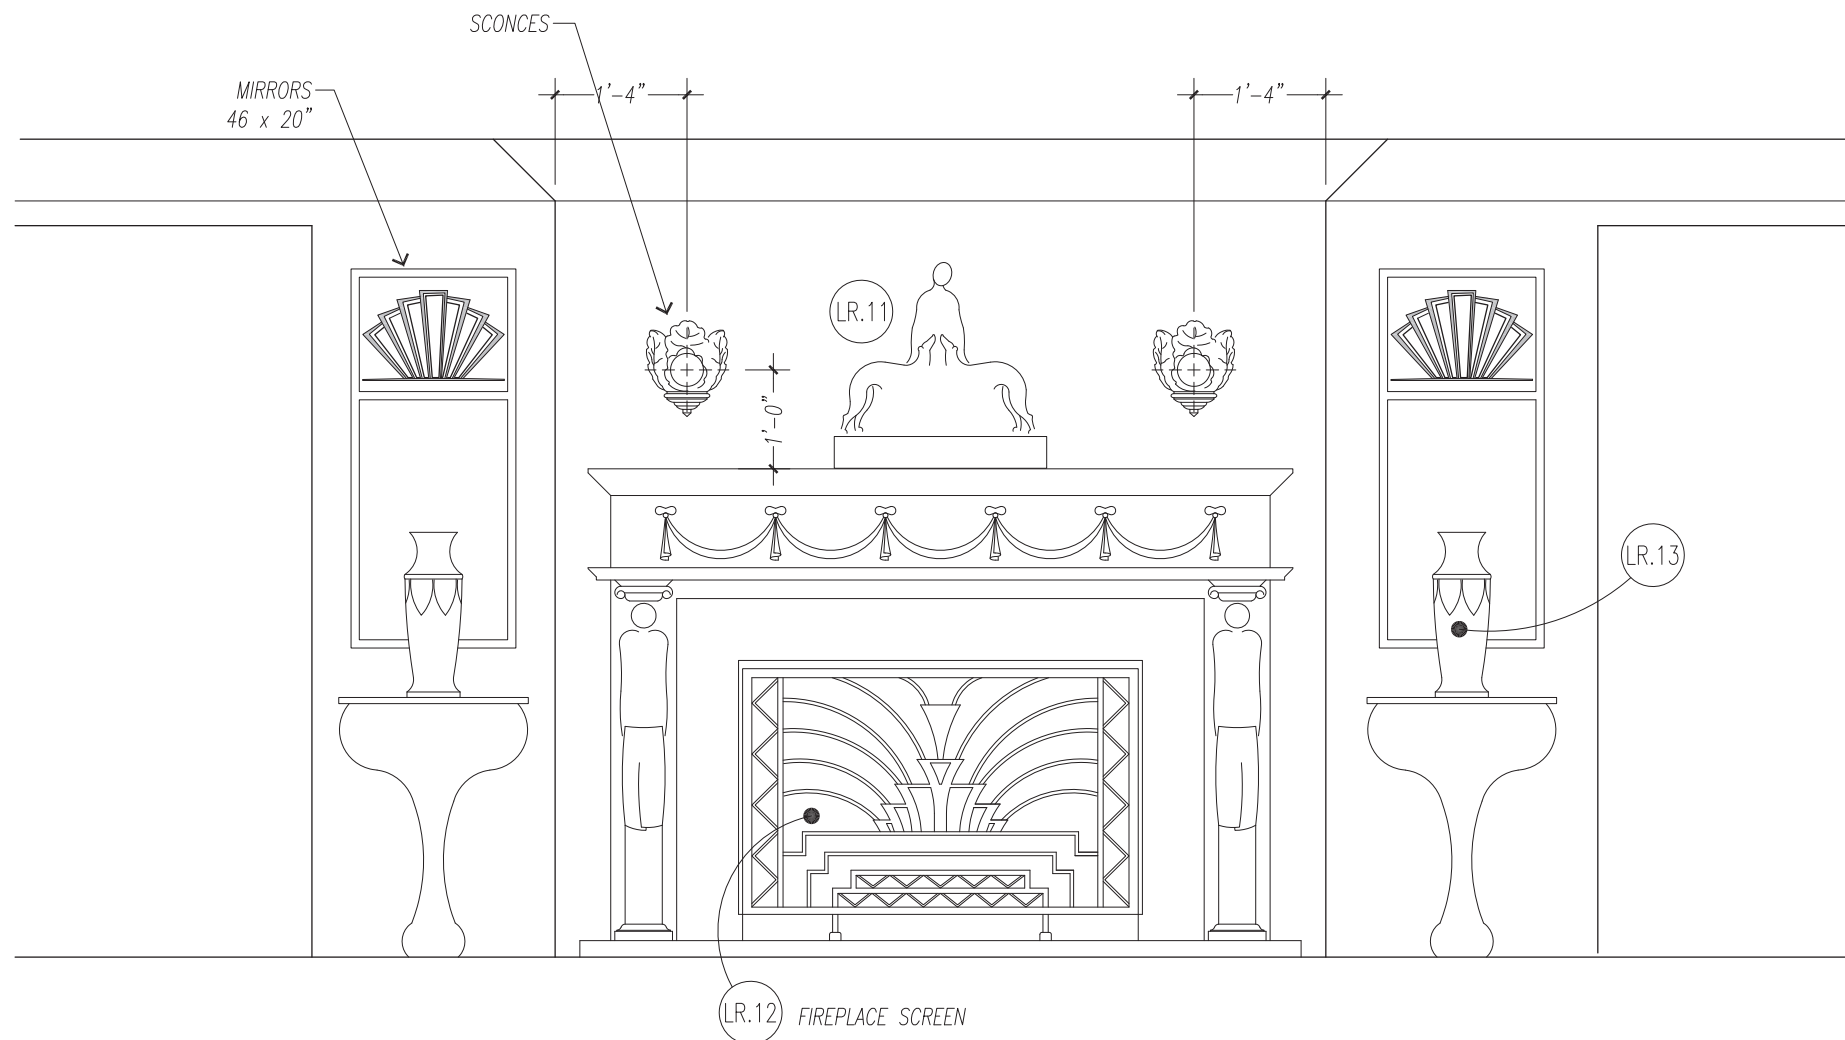

DINING

FIREPLACE ELEVATION  
SCALE: 3/4" = 1'-0"

ENTRY